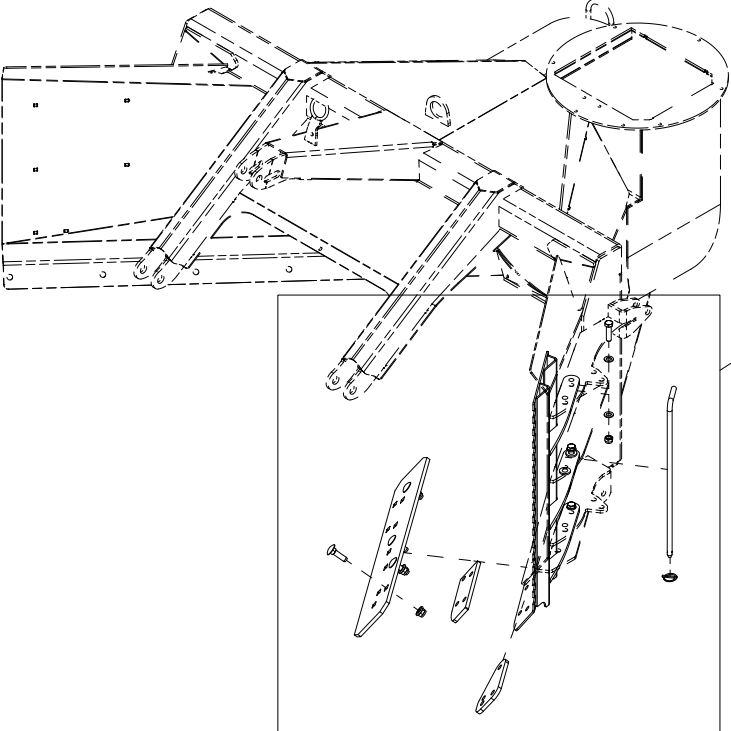

Pos	Qty	Article no	Designation
1	1	1251180	Side extension 1m Left VF230/252
2	1	12512027	Wear steel f/side extension VF253, left
3	1	12512025	Shims side extension VF253
4	3	2422495	Hexagon screw M16x60 EIZn 8.8 DIN 931
5	6	2531078	Washer M16 EIZn DIN 125
6	1	1251143	Rod attachment side extension VF230/252
7	3	2483613	Locking nut M16 EIZn DIN 985
8	1	2556138	Locking pin Ø6
9	1	12512039	Shims wear steel side extension 12 mm
10	4	2489175	Locking nut with flange M16 EIZn DIN 6926
11	4	2344495	Locking screw M16x60 EIZn 8.8 DIN 603