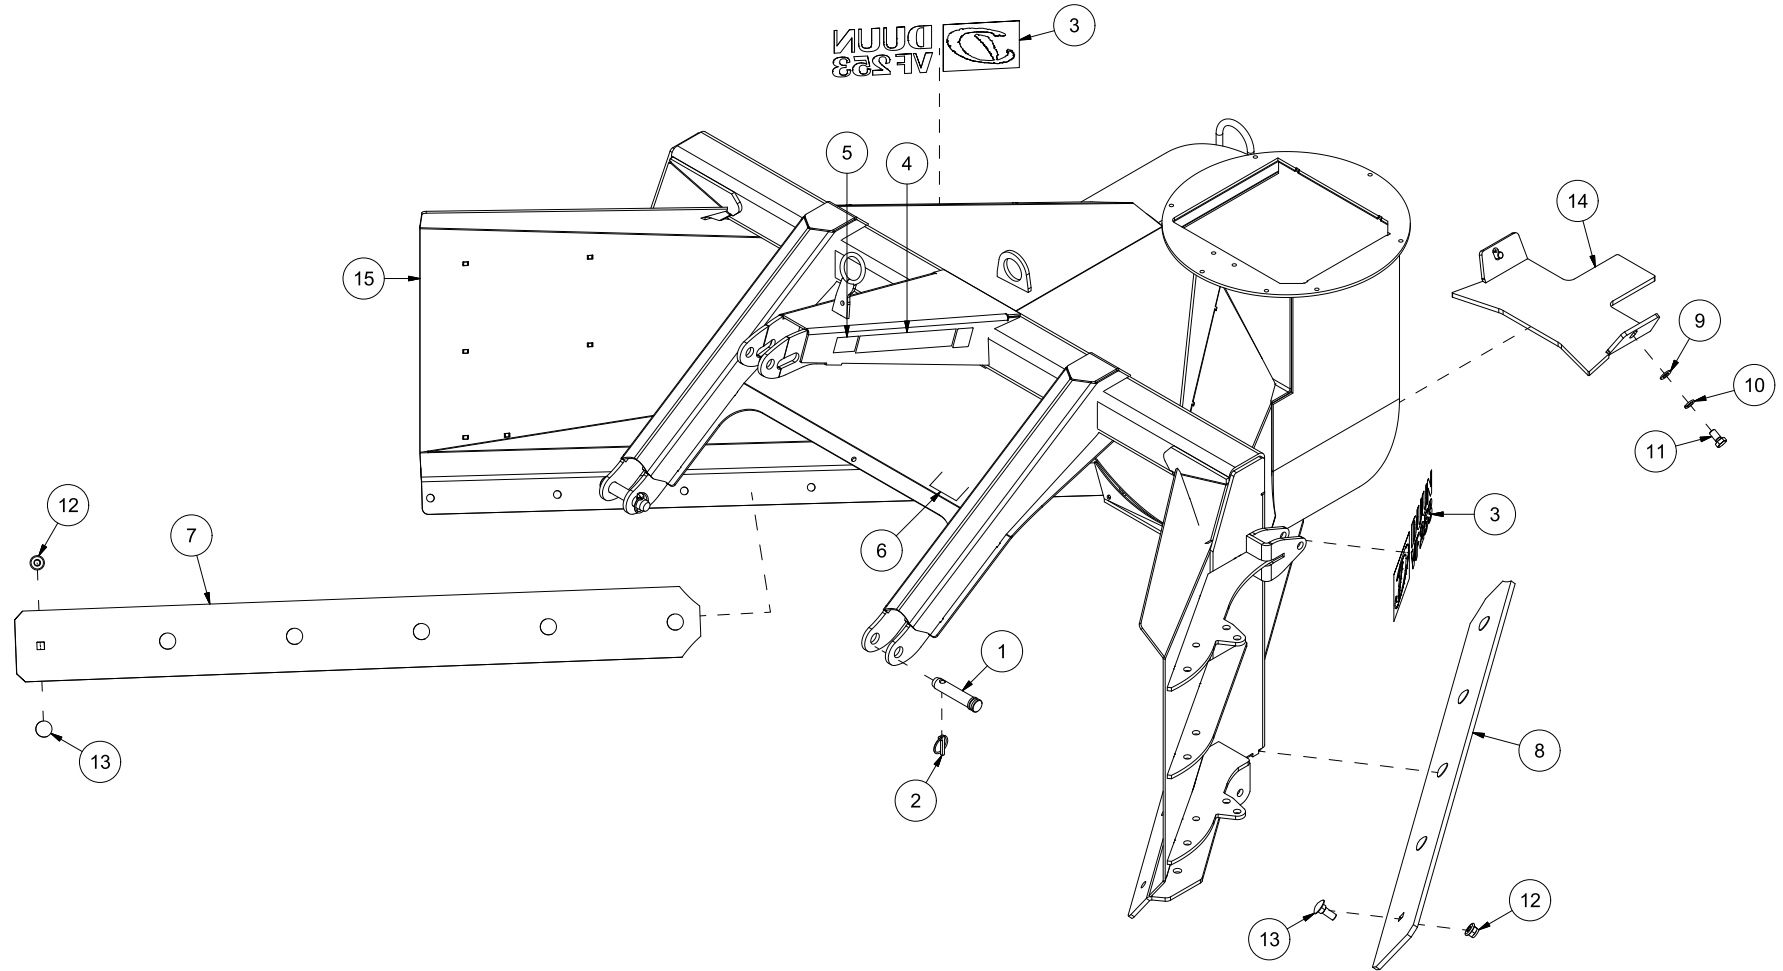

# VF253 Spare parts catalogue

Serial number: from 120001 | up to 140000

CONTENT.....	2
25128001   HULL .....	4
25128002   EJECTOR FAN.....	6
25128003   EJECTOR SPOUT .....	8
25128004   BREAKDOWN FLAP .....	10
25128005   SKID PAD .....	12
25128006   REAR SKID PAD .....	14
25128007   WHEEL.....	16
25128008   RIGHT SIDE EXTENSION 1,0M .....	18
25128009   RIGHT SIDE EXTENSION 1,6M .....	20
25128010   LEFT SIDE EXTENSION 1,0M .....	22
25128011   DOUBLE WEAR STEEL.....	24

Pos	Qty	Article no	Designation
1	2	2551730	Drawbar bolt cat. 2 Ø28x95
2	2	2556142	Locking pin Ø10x40
3	2	2935113	Sticker VF253 450x138
4	1	2935121	Sticker 45x309 Snow blower 540 rpm collection plate
5	1	2935063	Sticker 68x40 CE
6	1	2935088	Sticker 90x48 Risk of hand crushing
7	1	12512020	Right wear steel 12x170x1645
8	1	12512021	Left wear steel 12x170x1500
9	2	2531078	Washer M16 EIZn DIN 125
10	2	2534078	Spring washer M16 EIZn DIN 127
11	2	2422485	Hexagon screw M16x30 EIZn 8.8 DIN 933
12	11	2489175	Locking nut with flange M16 EIZn DIN 6926
13	11	2344491	Locking screw M16x45 EIZn 8.8 DIN 603
14	1	12512010	Wear steel fan housing 90 cm
15	1	12512001	Hull VF253

Pos	Qty	Article no	Designation
1	4	2344330	Locking screw M10x25 EIZn 8.8 DIN 603
2	4	1252039	Bearing washer
3	6	2533065	Body washer ø11/35x3
4	6	2483610	Locking nut M10 EIZn DIN 985
5	2	1252037	Strut for breakdown flap
6	2	2344335	Locking screw M10x45 EIZn 8.8 DIN 603
7	2	1252041	Bearing sleeve on spout
8	1	12512009	Breakdown flap 90 cm