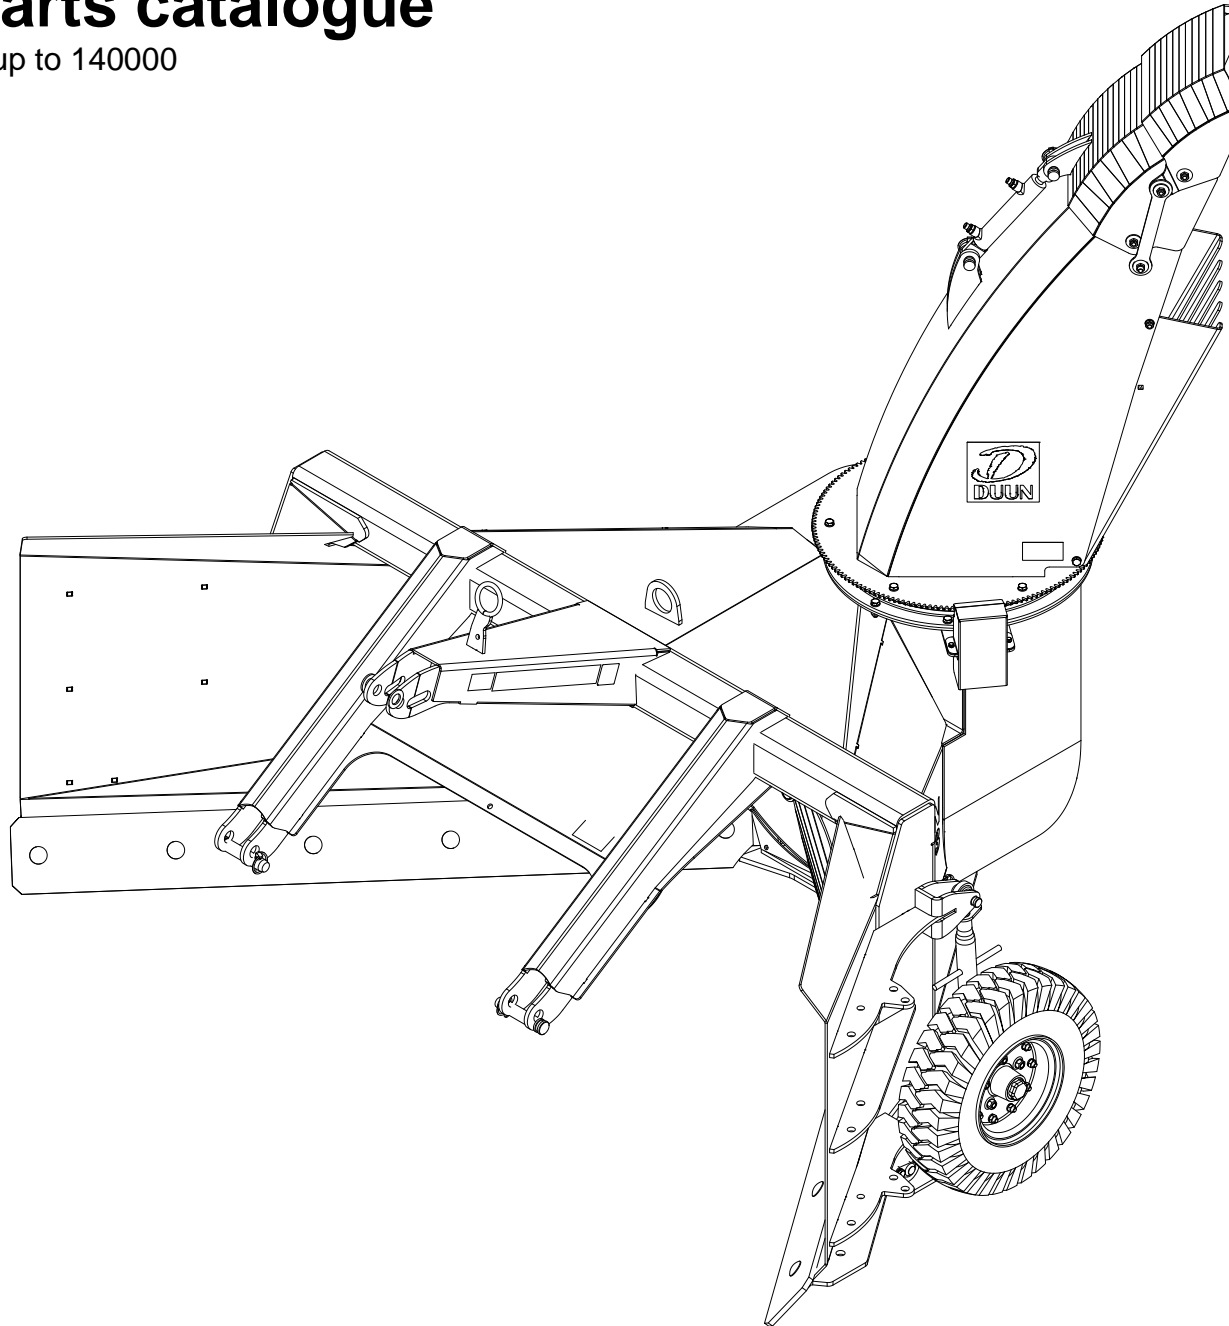

# VF253 Spare parts catalogue

Serial number: from 120001 | up to 140000

CONTENT.....	2
25128001   HULL .....	4
25128002   EJECTOR FAN.....	6
25128003   EJECTOR SPOUT .....	8
25128004   BREAKDOWN FLAP .....	10
25128005   SKID PAD .....	12
25128006   REAR SKID PAD .....	14
25128007   WHEEL.....	16
25128008   RIGHT SIDE EXTENSION 1,0M .....	18
25128009   RIGHT SIDE EXTENSION 1,6M .....	20
25128010   LEFT SIDE EXTENSION 1,0M .....	22
25128011   DOUBLE WEAR STEEL.....	24

Pos	Qty	Article no	Designation
1	2	2551730	Drawbar bolt cat. 2 Ø28x95
2	2	2556142	Locking pin Ø10x40
3	2	2935113	Sticker VF253 450x138
4	1	2935121	Sticker 45x309 Snow blower 540 rpm collection plate
5	1	2935063	Sticker 68x40 CE
6	1	2935088	Sticker 90x48 Risk of hand crushing
7	1	12512020	Right wear steel 12x170x1645
8	1	12512021	Left wear steel 12x170x1500
9	2	2531078	Washer M16 EIZn DIN 125
10	2	2534078	Spring washer M16 EIZn DIN 127
11	2	2422485	Hexagon screw M16x30 EIZn 8.8 DIN 933
12	11	2489175	Locking nut with flange M16 EIZn DIN 6926
13	11	2344491	Locking screw M16x45 EIZn 8.8 DIN 603
14	1	12512010	Wear steel fan housing 90 cm
15	1	12512001	Hull VF253

Pos	Qty	Article no	Designation
1	4	2344330	Locking screw M10x25 EIZn 8.8 DIN 603
2	4	1252039	Bearing washer
3	6	2533065	Body washer ø11/35x3
4	6	2483610	Locking nut M10 EIZn DIN 985
5	2	1252037	Strut for breakdown flap
6	2	2344335	Locking screw M10x45 EIZn 8.8 DIN 603
7	2	1252041	Bearing sleeve on spout
8	1	12512009	Breakdown flap 90 cm