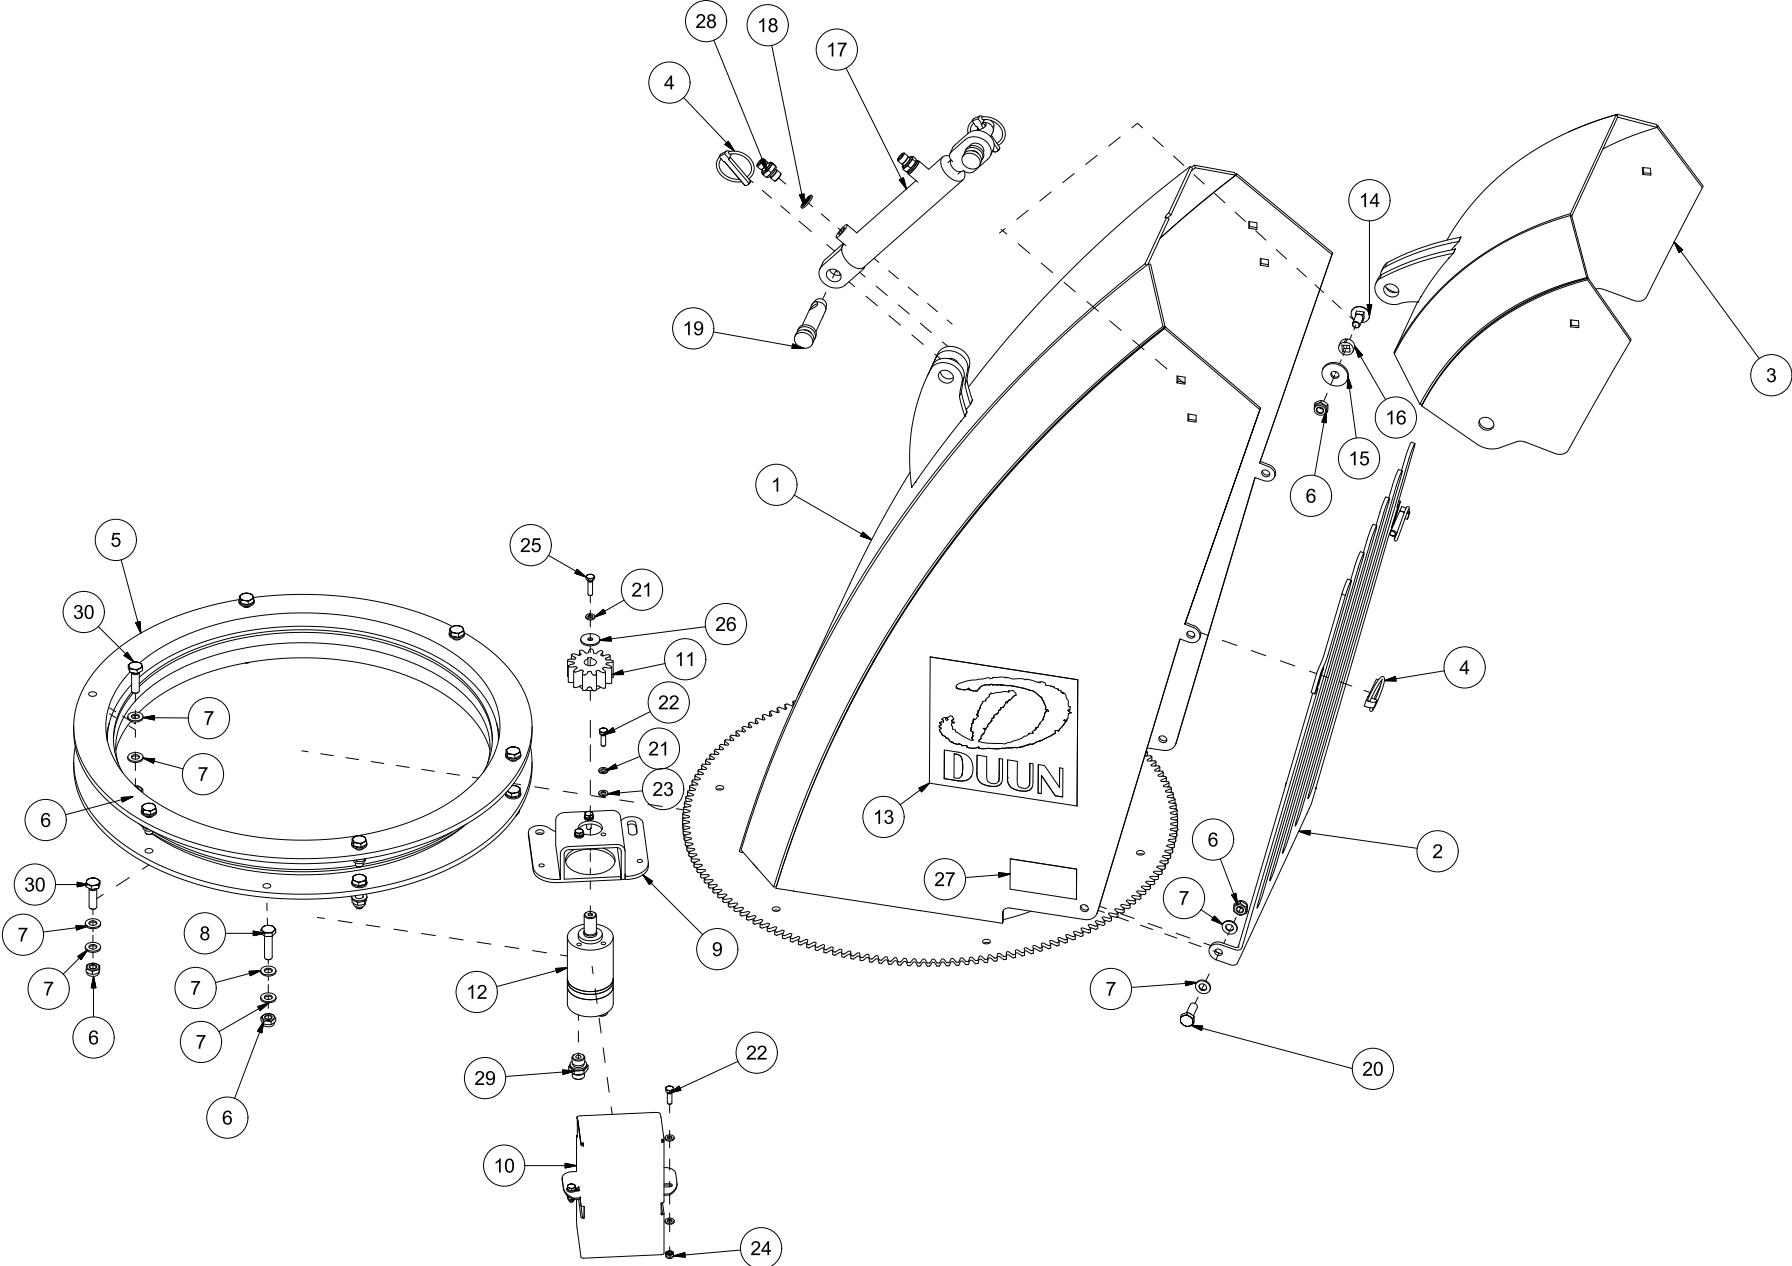

Pos	Qty	Article no	Designation
1	1	12512004	Spout
2	1	12512014	Grate
3	1	12512012	Flap spout
4	4	2556142	Locking pin Ø10x40
5	1	12512007	Slewing ring Ø600
6	17	2483610	Locking nut M10 EIZn DIN 985
7	32	2531060	Washer M10 EIZn DIN 125
8	2	2422303	Hexagon screw M10x40 EIZn 8.8 DIN 931
9	1	12512015	Bracket f/oil engine
10	1	12512006	Cover o/hydraulic motor
11	1	2964105	Cog wheel module 4
12	1	2955505	BGM20 C16
13	1	2935151	Sticker Duun 200x200
14	2	2344330	Locking screw M10x25 EIZn 8.8 DIN 603
15	2	2533065	Body washer ø11/35x3
16	2	1252039	Bearing washer
17	1	2955362	Cylinder 32x20x125 H20H20
18	2	2957862	Hydraulic gasket 1/4"
19	2	2526317	Bolt Ø19,8x45
20	2	2422299	Hexagon screw M10x30 EIZn 8.8 DIN 933
21	4	2538039	Spring washer M6 A4 DIN 127
22	5	2426205	Hexagon screw M6x20 A4 DIN933
23	7	2537036	Washer M6 A4 DIN 125
24	2	2483808	Locking nut M6 A4 DIN 985
25	1	2422207	Hexagon screw M6x25 A4 DIN 933
26	1	1251198	Washer for cog wheel
27	1	2935088	Sticker 90x48 Risk of hand crushing
28	2	2957754	Hexagon nipple GEK BSP 1/4" L10 ED
29	2	2957759	Hexagon nipple GEK BSP 3/8" L10 ED
30	11	2422301	Hexagon screw M10x35 EIZn 8.8 DIN 933