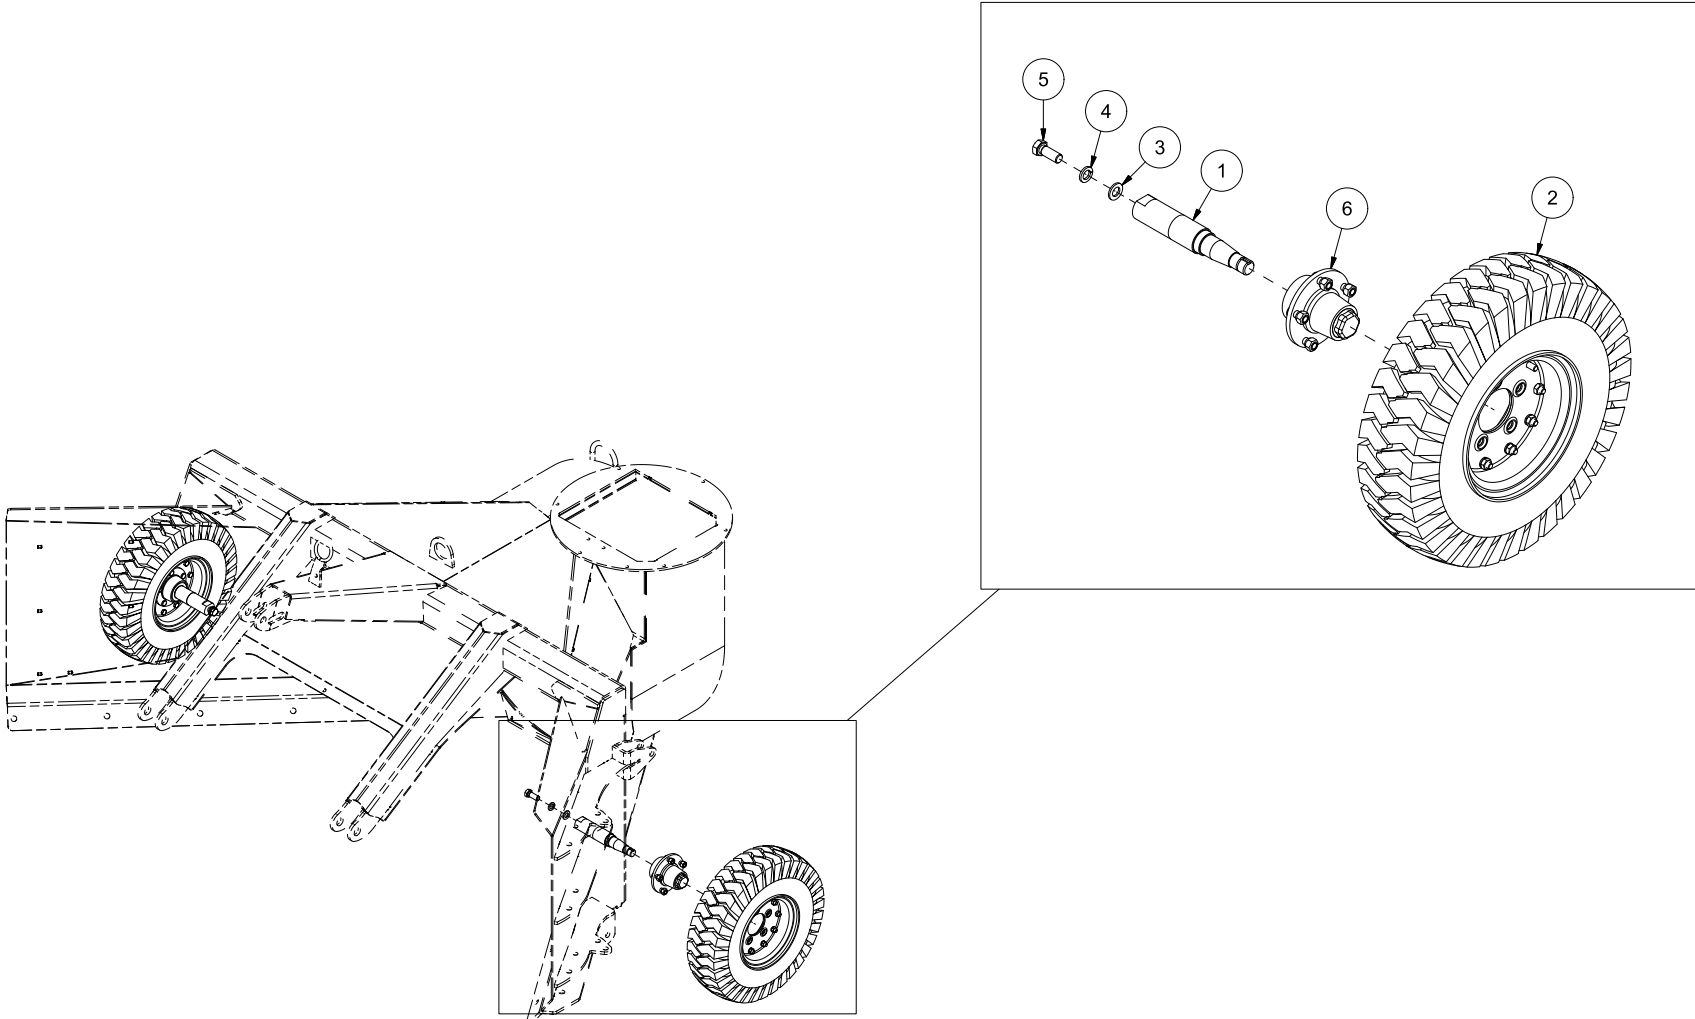

Pos	Qty	Article no	Designation
1	2	1252133	Shaft pin for wheel
2	2	2941520	Wheel 6.00x9 10L Compl. w/rim
3	2	2531078	Washer M16 EIZn DIN 125
4	2	2534078	Spring washer M16 EIZn DIN 127
5	2	2422489	Hexagon screw M16x40 EIZn 8.8 DIN 933
6	2	2941621	Hub no. 21 without shaft pin