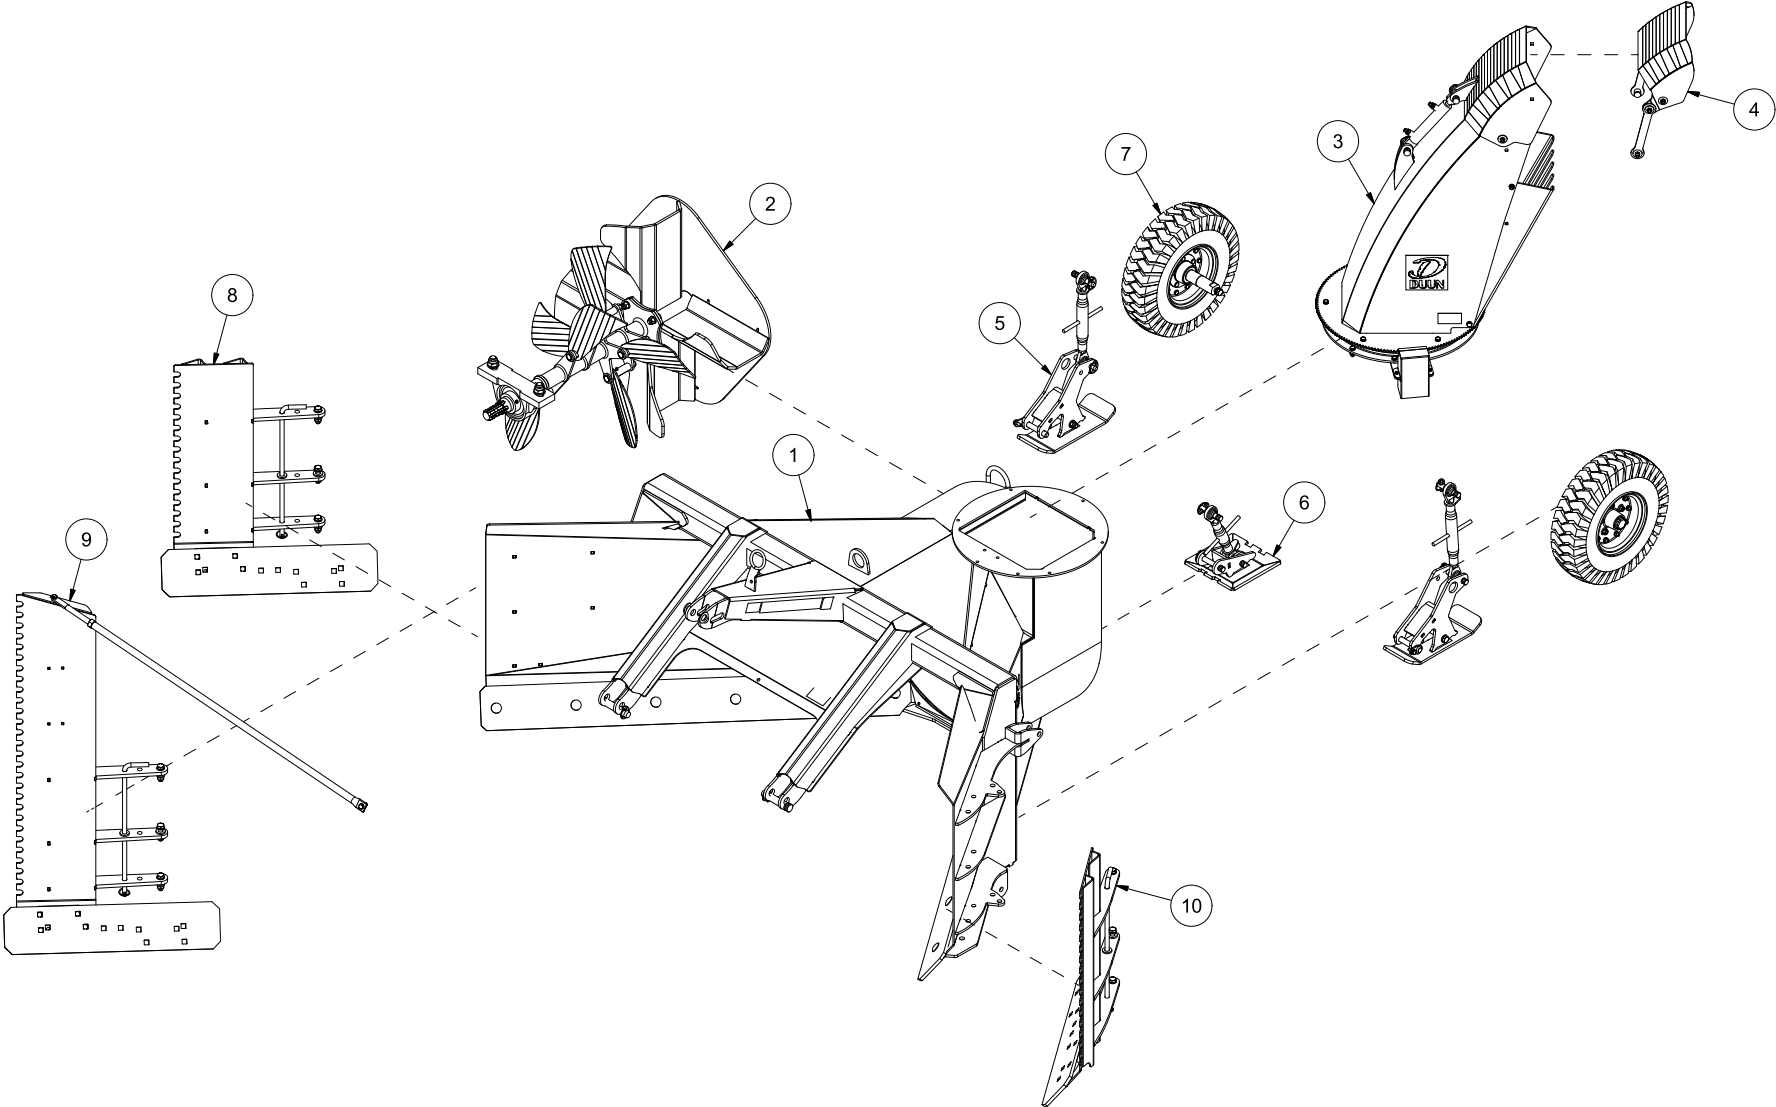

# VF253 Spare parts catalogue

Serial number: from 120001 | up to 140000

CONTENT.....	2
25128001   HULL .....	4
25128002   EJECTOR FAN.....	6
25128003   EJECTOR SPOUT .....	8
25128004   BREAKDOWN FLAP .....	10
25128005   SKID PAD .....	12
25128006   REAR SKID PAD .....	14
25128007   WHEEL.....	16
25128008   RIGHT SIDE EXTENSION 1,0M .....	18
25128009   RIGHT SIDE EXTENSION 1,6M .....	20
25128010   LEFT SIDE EXTENSION 1,0M .....	22
25128011   DOUBLE WEAR STEEL.....	24

Pos	Qty	Article no	Designation
1	2	2551730	Drawbar bolt cat. 2 Ø28x95
2	2	2556142	Locking pin Ø10x40
3	2	2935113	Sticker VF253 450x138
4	1	2935121	Sticker 45x309 Snow blower 540 rpm collection plate
5	1	2935063	Sticker 68x40 CE
6	1	2935088	Sticker 90x48 Risk of hand crushing
7	1	12512020	Right wear steel 12x170x1645
8	1	12512021	Left wear steel 12x170x1500
9	2	2531078	Washer M16 EIZn DIN 125
10	2	2534078	Spring washer M16 EIZn DIN 127
11	2	2422485	Hexagon screw M16x30 EIZn 8.8 DIN 933
12	11	2489175	Locking nut with flange M16 EIZn DIN 6926
13	11	2344491	Locking screw M16x45 EIZn 8.8 DIN 603
14	1	12512010	Wear steel fan housing 90 cm
15	1	12512001	Hull VF253