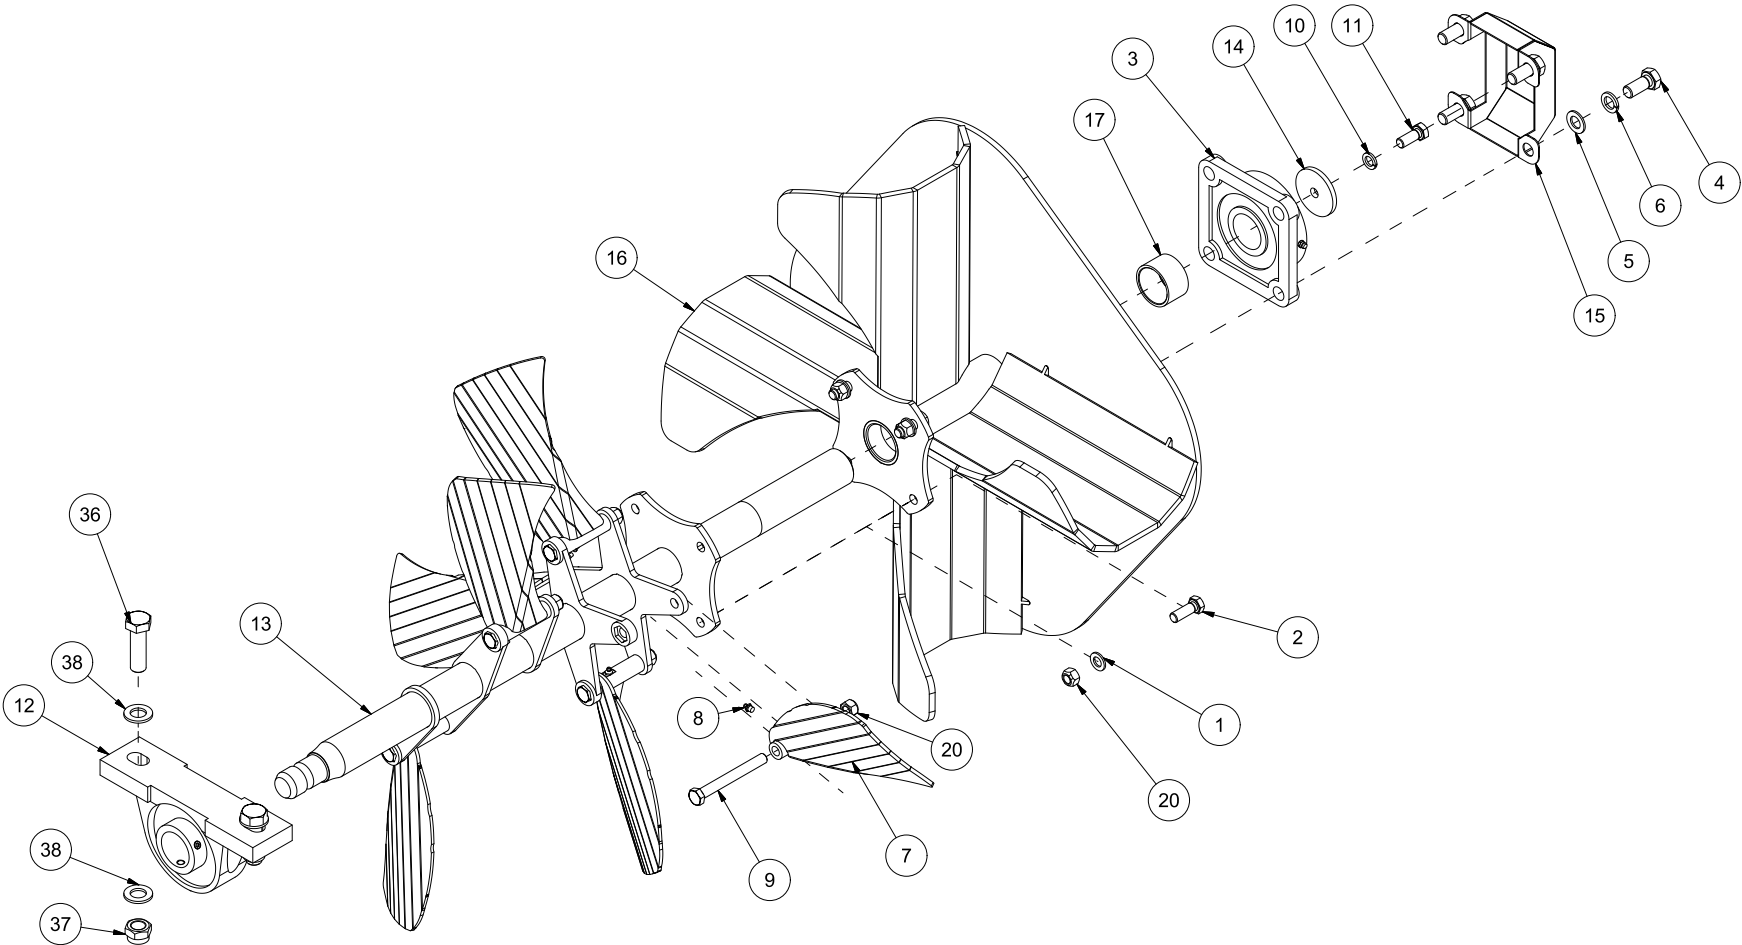

# VF253 Spare parts catalogue

Serial number: from 120001 | up to 140000

CONTENT.....	2
25128001   HULL .....	4
25128002   EJECTOR FAN.....	6
25128003   EJECTOR SPOUT .....	8
25128004   BREAKDOWN FLAP .....	10
25128005   SKID PAD .....	12
25128006   REAR SKID PAD .....	14
25128007   WHEEL.....	16
25128008   RIGHT SIDE EXTENSION 1,0M .....	18
25128009   RIGHT SIDE EXTENSION 1,6M .....	20
25128010   LEFT SIDE EXTENSION 1,0M .....	22
25128011   DOUBLE WEAR STEEL.....	24

Pos	Qty	Article no	Designation
1	2	2551730	Drawbar bolt cat. 2 Ø28x95
2	2	2556142	Locking pin Ø10x40
3	2	2935113	Sticker VF253 450x138
4	1	2935121	Sticker 45x309 Snow blower 540 rpm collection plate
5	1	2935063	Sticker 68x40 CE
6	1	2935088	Sticker 90x48 Risk of hand crushing
7	1	12512020	Right wear steel 12x170x1645
8	1	12512021	Left wear steel 12x170x1500
9	2	2531078	Washer M16 EIZn DIN 125
10	2	2534078	Spring washer M16 EIZn DIN 127
11	2	2422485	Hexagon screw M16x30 EIZn 8.8 DIN 933
12	11	2489175	Locking nut with flange M16 EIZn DIN 6926
13	11	2344491	Locking screw M16x45 EIZn 8.8 DIN 603
14	1	12512010	Wear steel fan housing 90 cm
15	1	12512001	Hull VF253