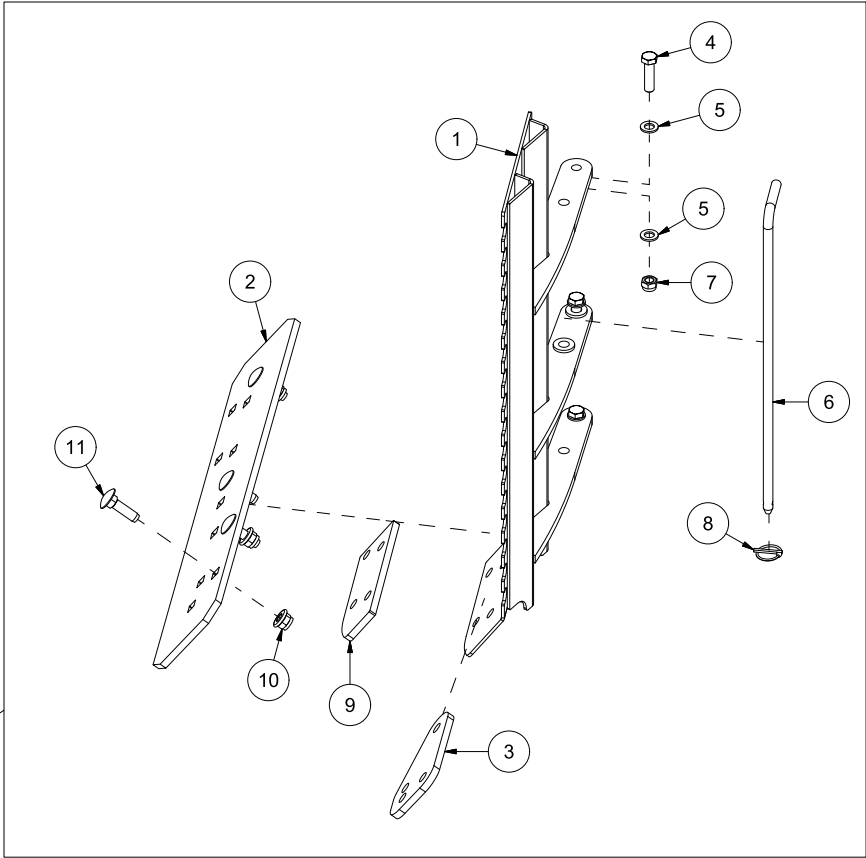

Pos	Qty	Article no	Designation
1	1	1251180	Side extension 1m Left VF230/252
2	1	12512027	Wear steel f/side extension VF253, left
3	1	12512025	Shims side extension VF253
4	3	2422495	Hexagon screw M16x60 EIZn 8.8 DIN 931
5	6	2531078	Washer M16 EIZn DIN 125
6	1	1251143	Rod attachment side extension VF230/252
7	3	2483613	Locking nut M16 EIZn DIN 985
8	1	2556138	Locking pin Ø6
9	1	12512039	Shims wear steel side extension 12 mm
10	4	2489175	Locking nut with flange M16 EIZn DIN 6926
11	4	2344495	Locking screw M16x60 EIZn 8.8 DIN 603