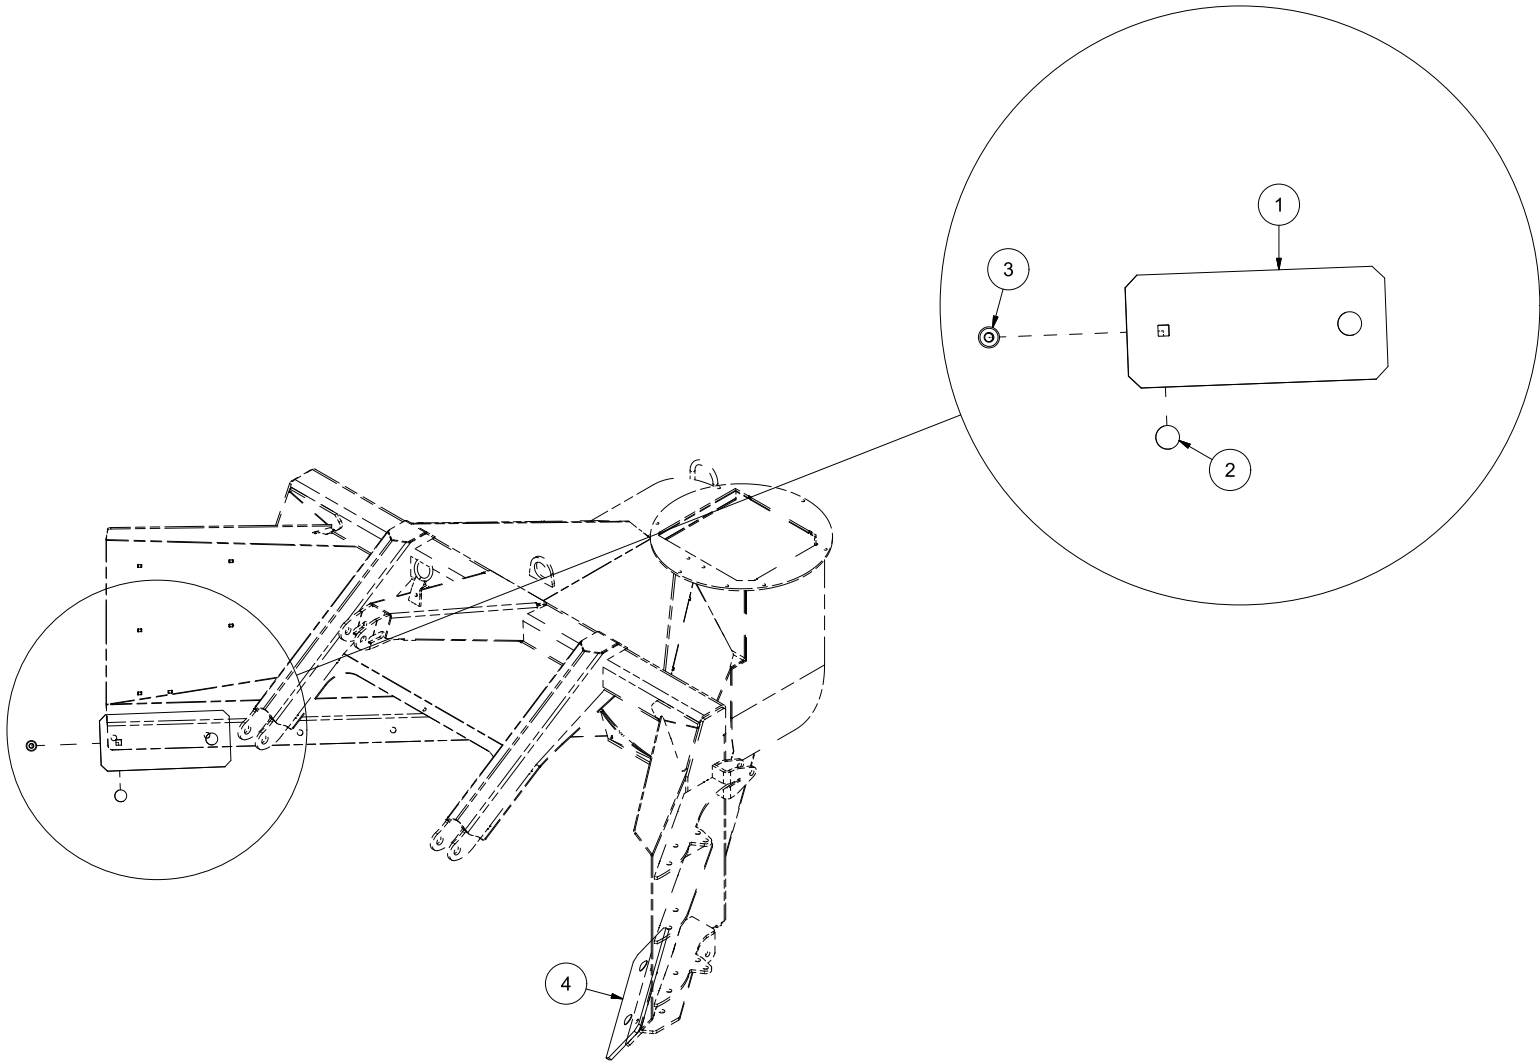

Pos	Qty	Article no	Designation
1	1	12512028	Wear steel 12x185x425
2	4	2344493	Locking screw M16x50 ElZn 8.8 DIN 603
3	4	2489175	Locking nut with flange M16 ElZn DIN 6926
4	1	12512029	Wear steel 12x185x585